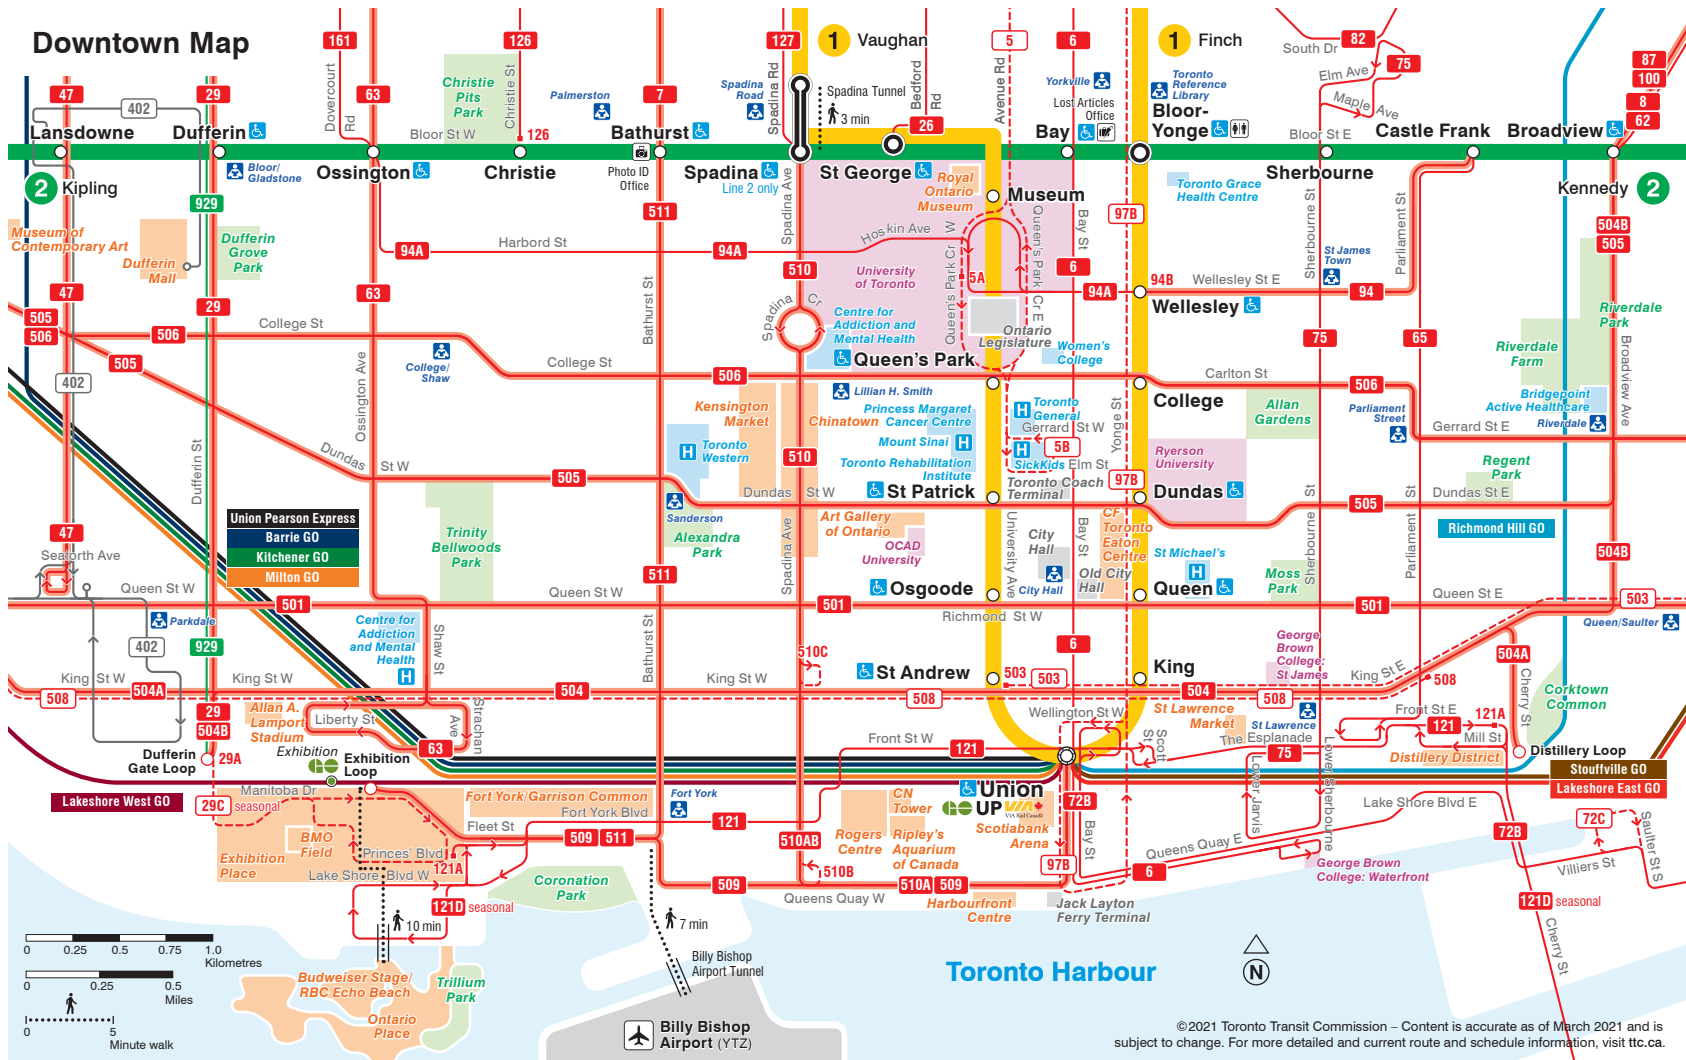

Downtown Map

Billy Bishop Airport (YTZ)

Toronto Harbour