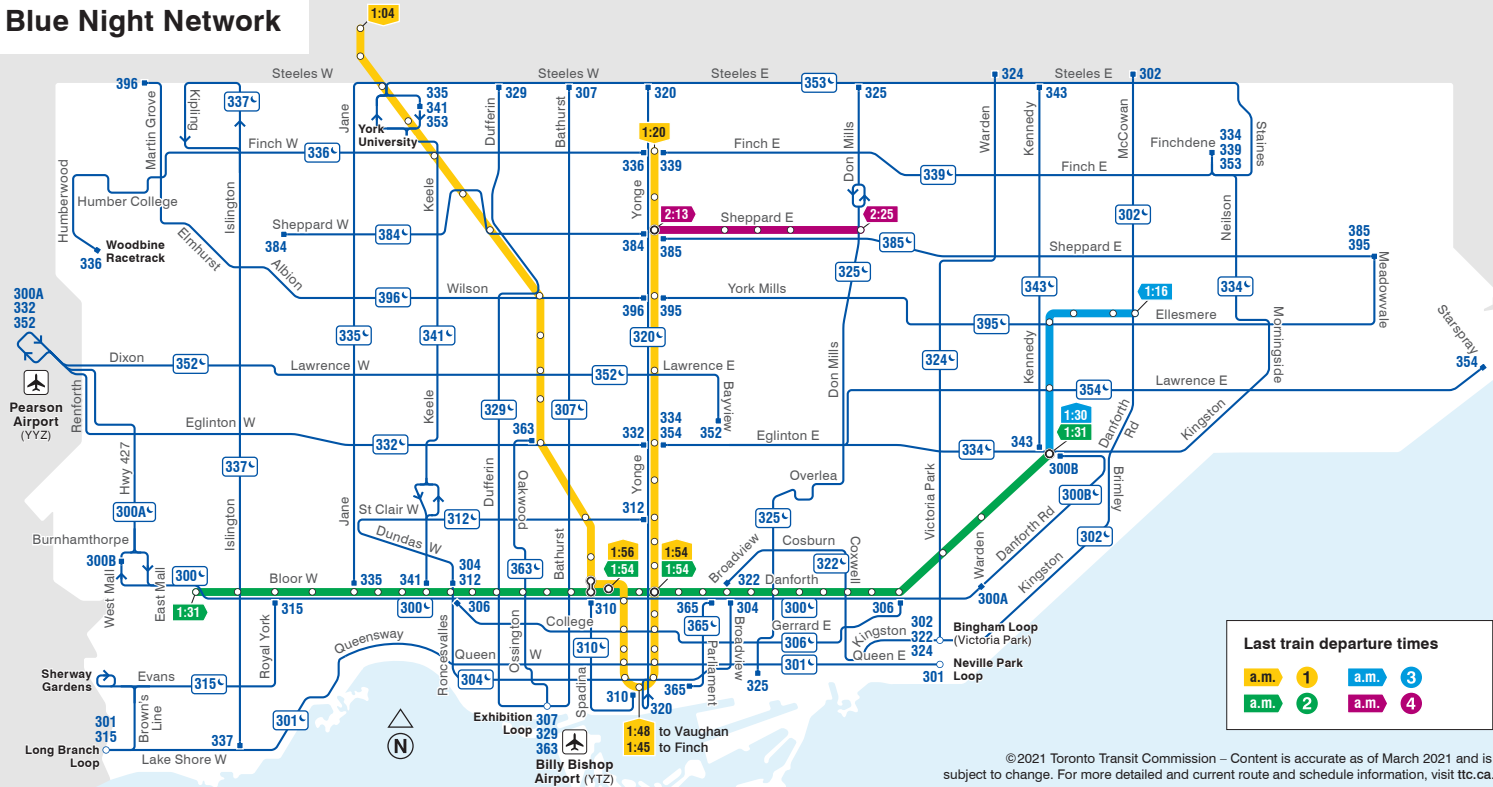

Blue Night Network

Last train departure times

a.m.	1	a.m.	3
a.m.	2	a.m.	4